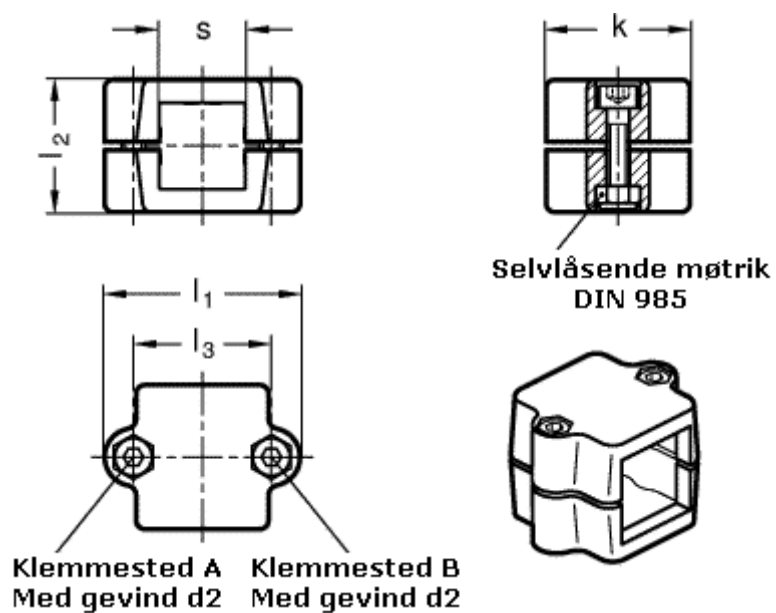

Article number: 20241V45352BL
Description: E+G Tube connector
GN 241-V45-35-BL

Measures

d2 = M10

k = 76

l1 = 98

l2 = 70

l3 = 73

s = 45